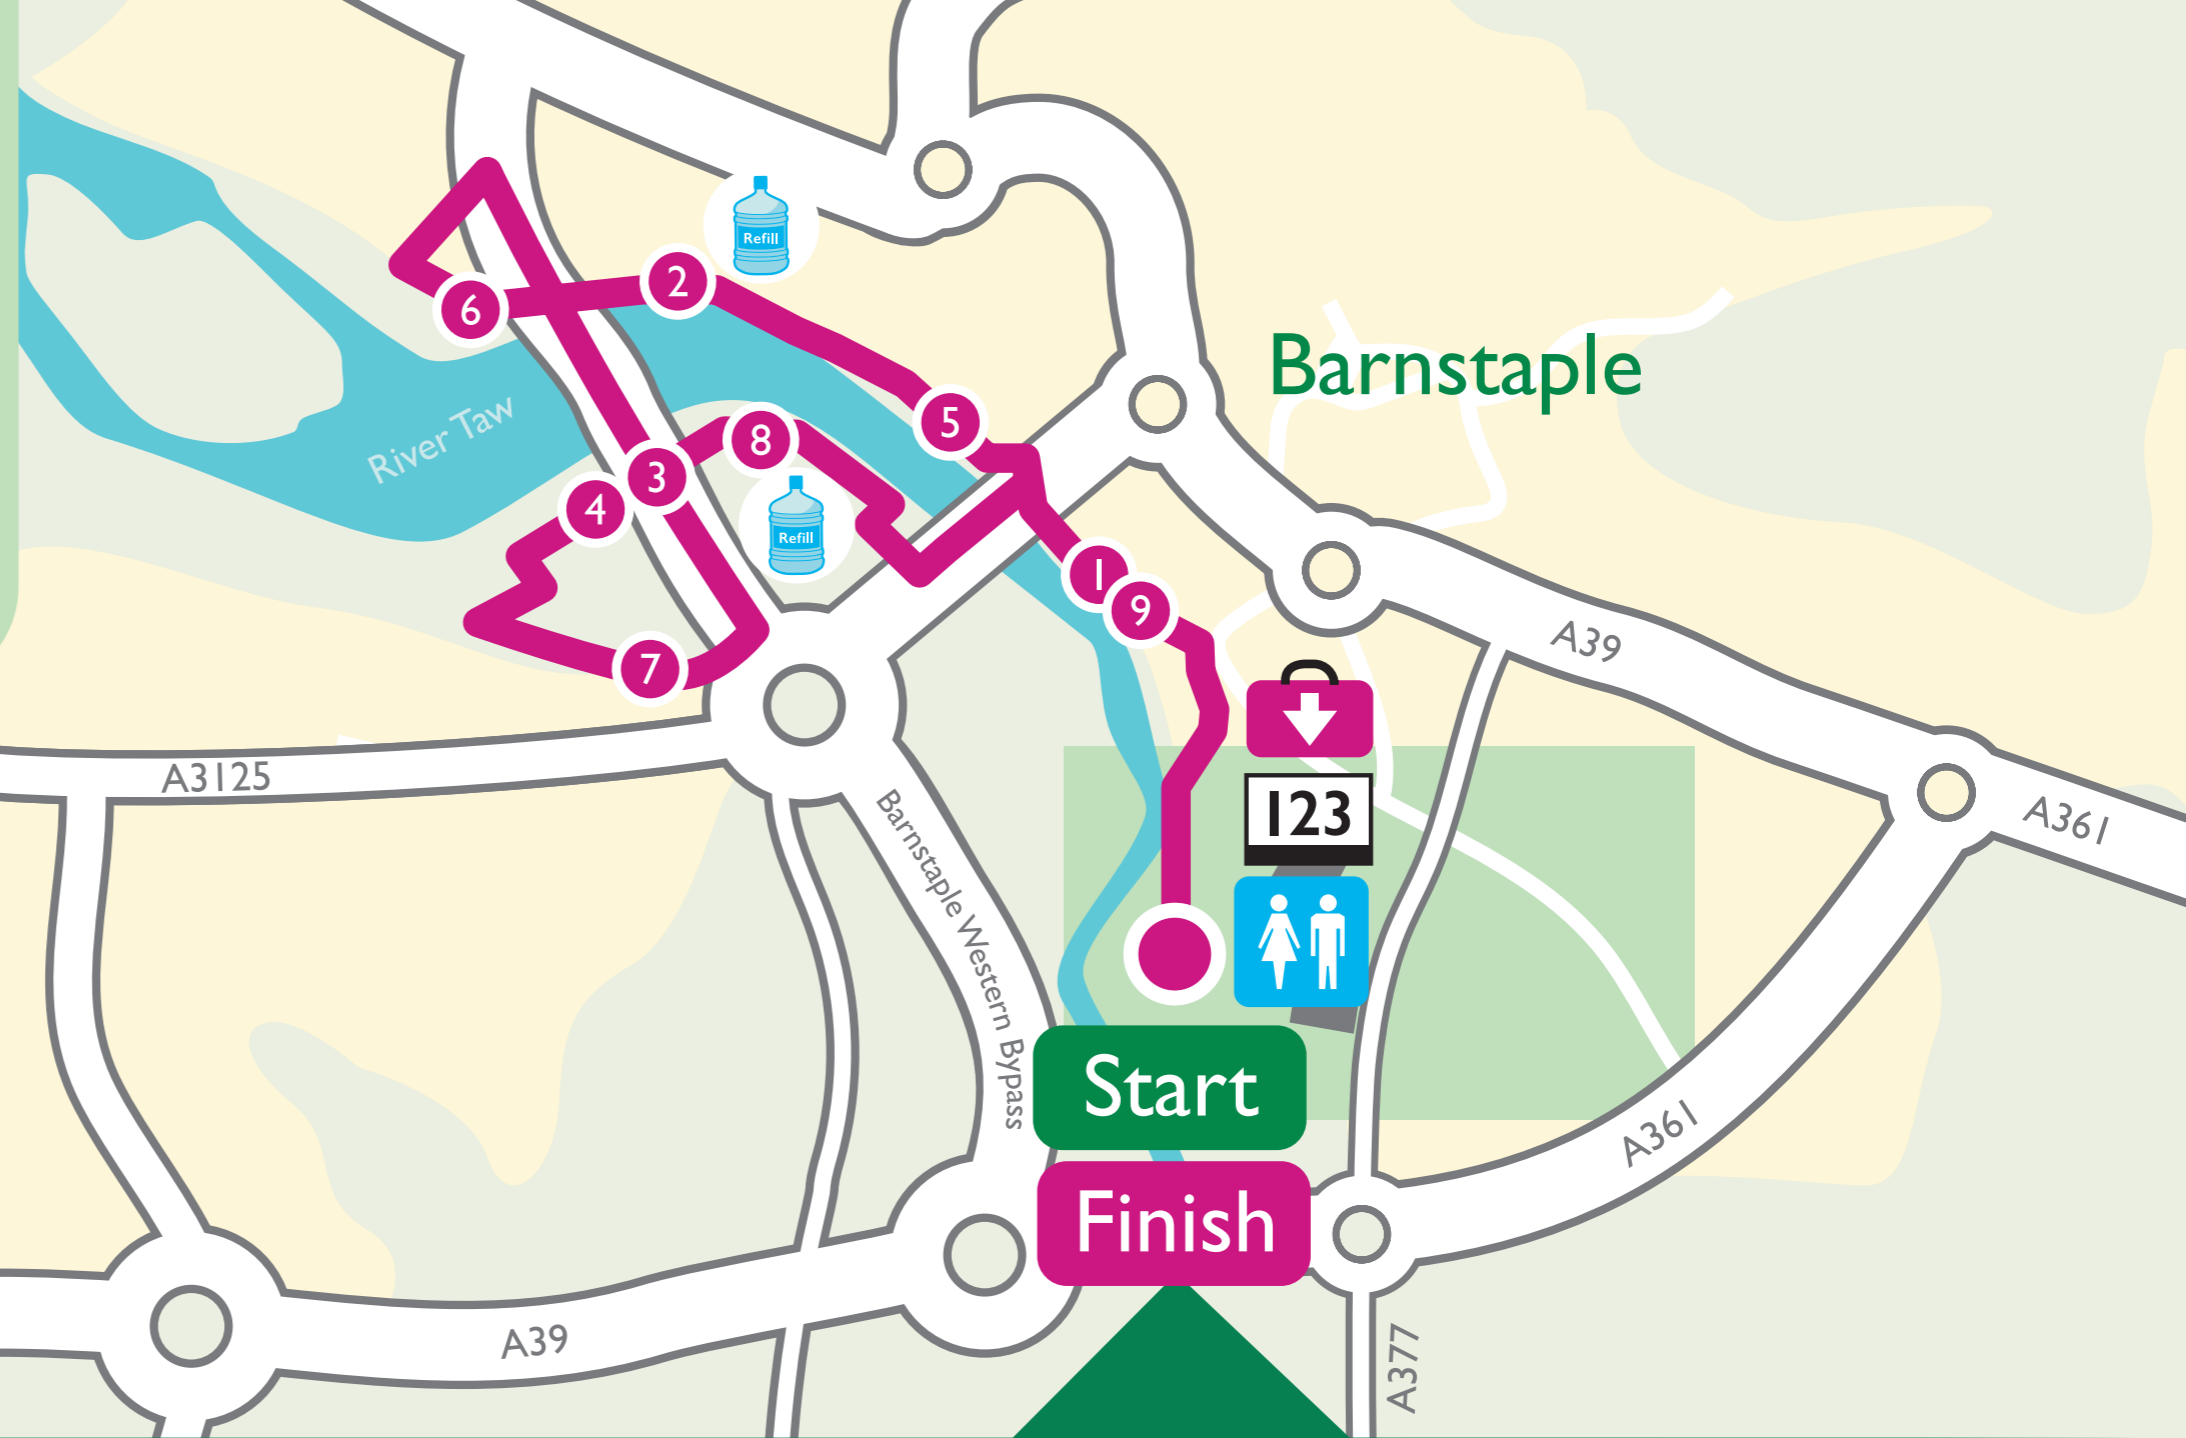

children's hospice
SOUTH WEST

RUN Barnstaple 10K Route

Race Information

Registration and Bag Drop at
Park Community School,
Barnstaple EX32 9AX

I23 Registration

Toilets

Bag Drop

Route Information

Start/Finish and event village at
Rock Park, Ladies' Mile, EX32 9AQ
w3w start: buck.risk.horses

10K Route (2 loops)

Water Station

10K Kilometer Marker